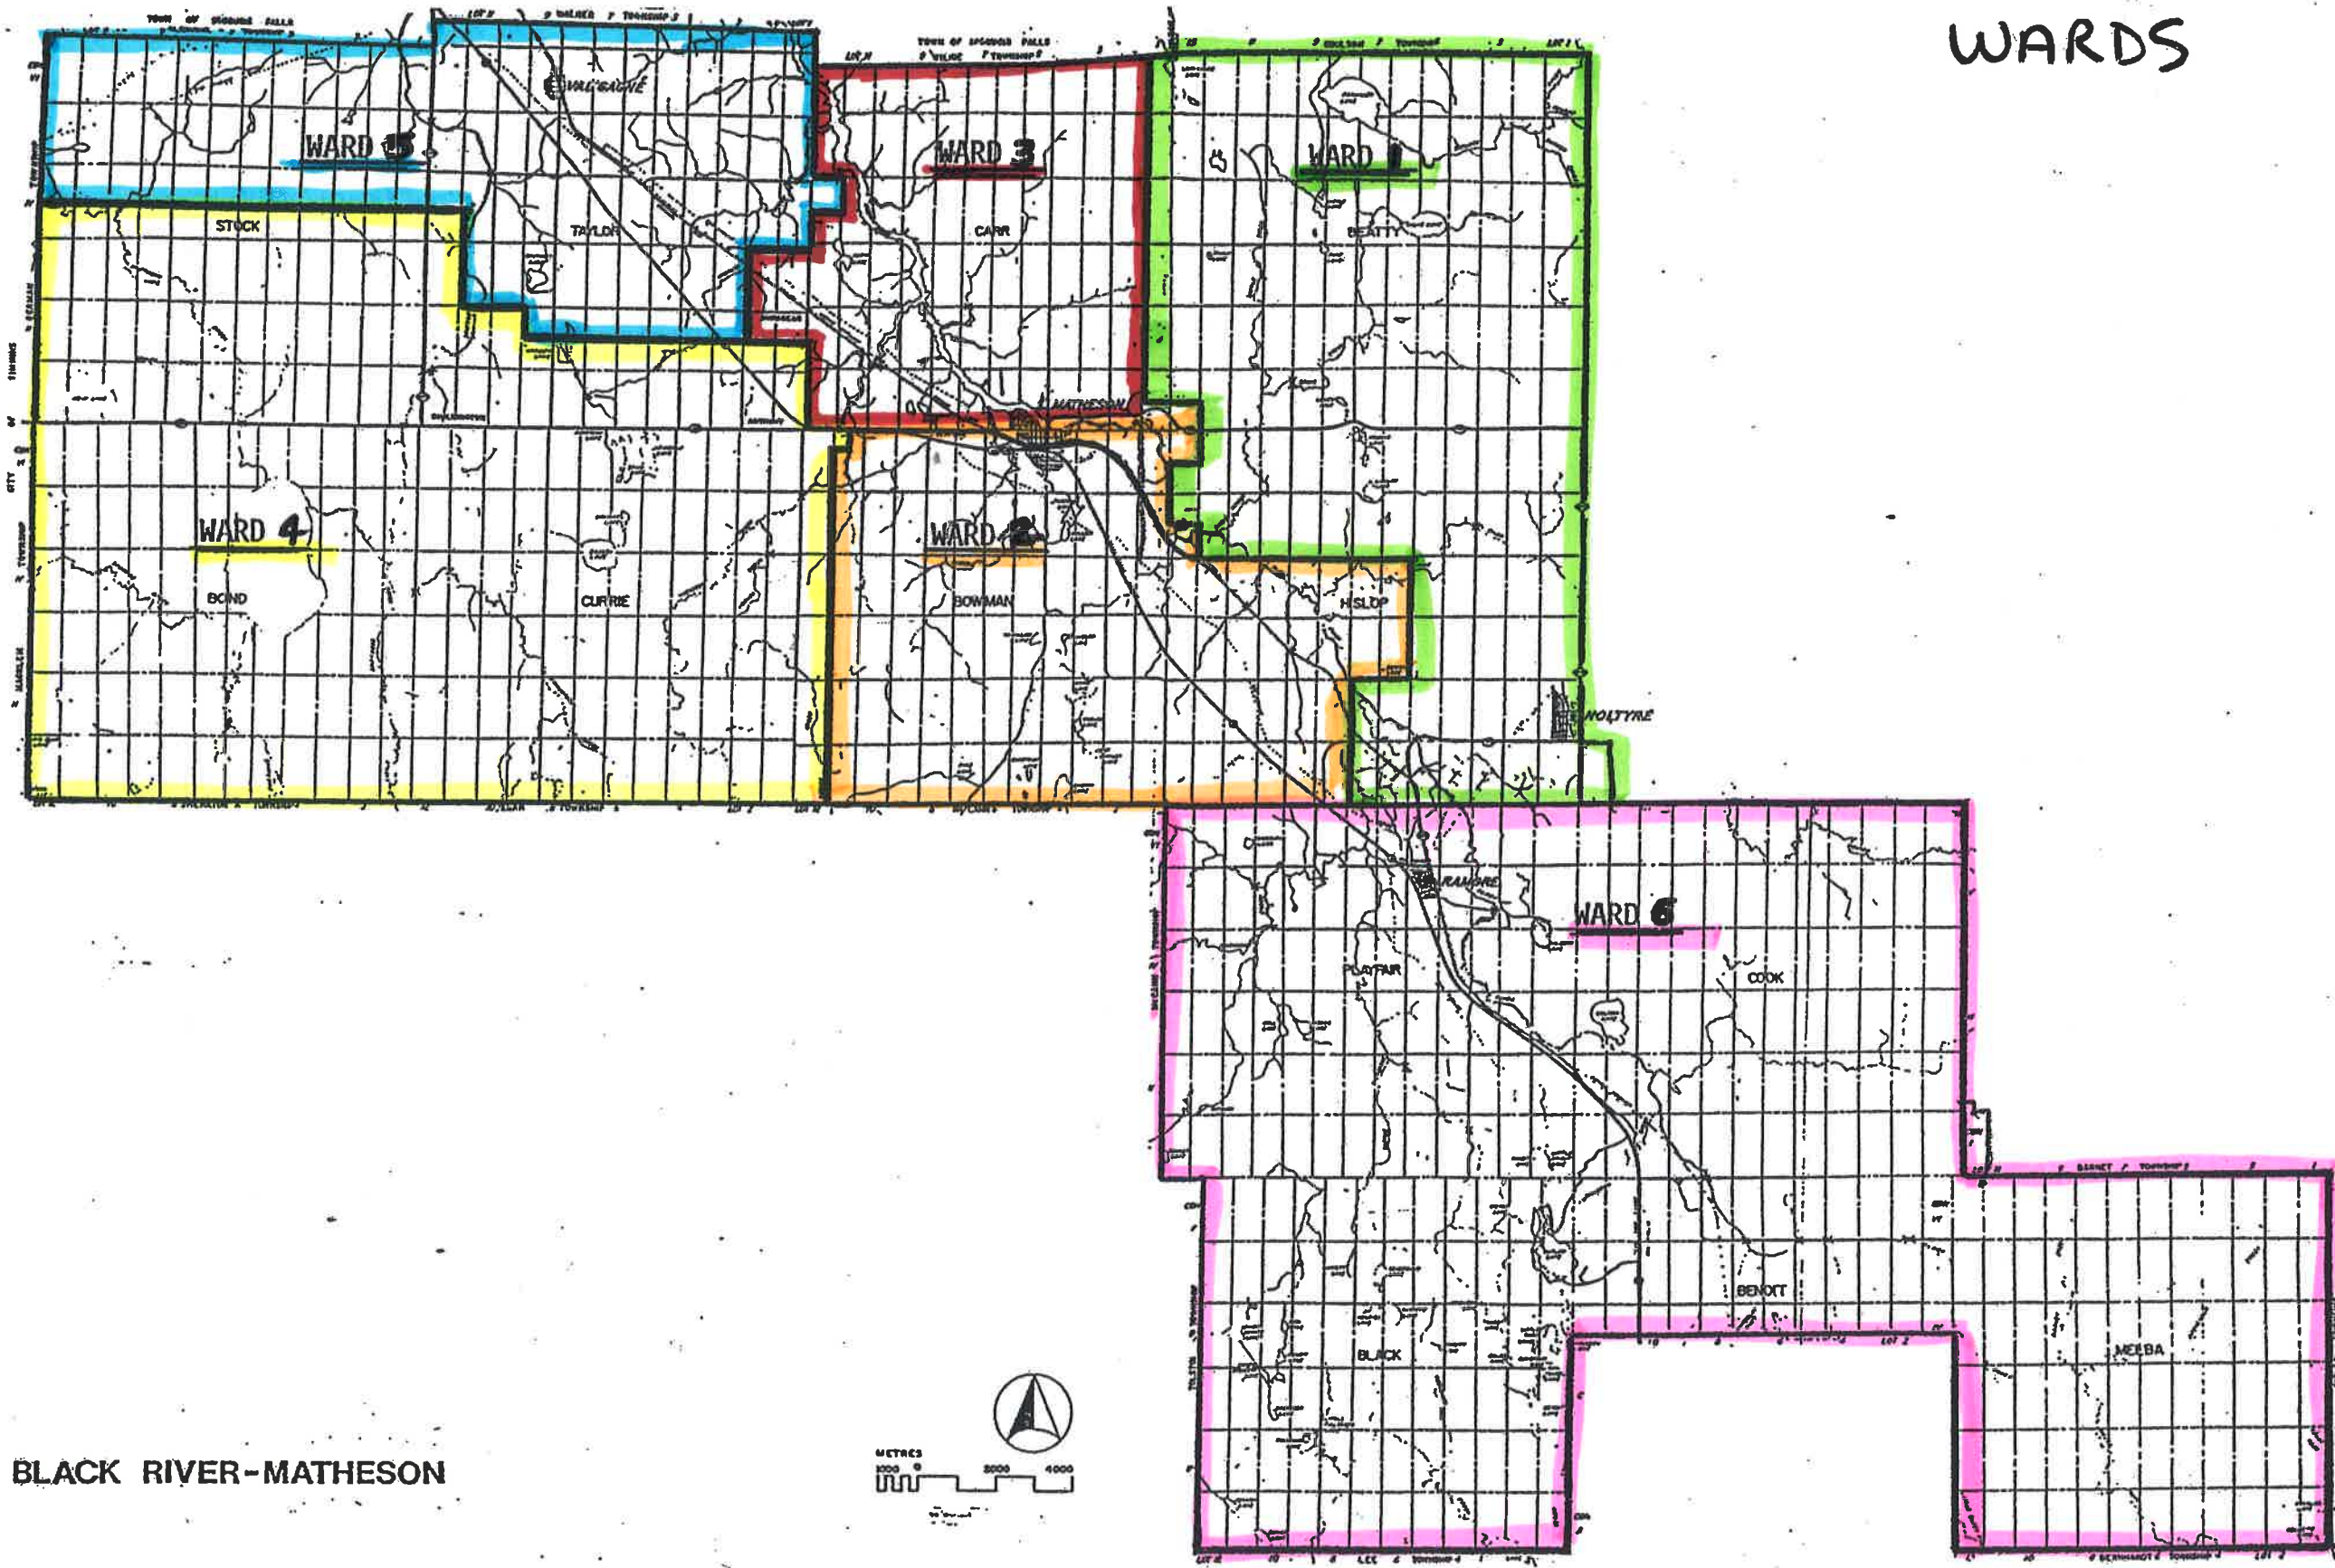

WARDS

BLACK RIVER-MATHESON